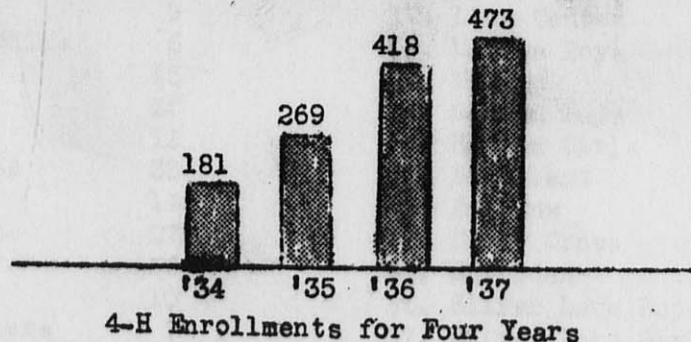

Exhibits of 4-H club work were made at the Waupaca County Fair at Weyauwega, at Scandinavia, and Rosholt. A total of 1104 exhibits were made at Weyauwega for which club members were paid $721.45 in premiums. Glenn Householder of the State Board of Control, who judged at the Weyauwega Fair, indicated that the 4-H Guernsey calf exhibit was the best he had judged at any Fair during this season up to the time of our County Fair.

4-H members represented Waupaca County at the State Fair in the Dairy, Grain, and Home Economics Judging Contests. In addition, Eva Thompson, a member of the Wisdom Ridge Girls 4-H Club, took part in the State Dairy Queen Contest which also was held at the State Fair.

One of the best 4-H Achievement Days that we have had so far was held at Manawa on October 23. Over 450 4-H members and parents attended. 321 club members received achievement awards and 71 leaders were recognized for their services to club work. In addition, the Acorn 4-H Club, the Wisdom Ridge Boys 4-H Club, the Willing Workers 4-H Club, and the Shady Grove Girls 4-H Club received certificates for having 100% achievement of their projects.

There are close to 4500 rural boys and girls in Waupaca County of 4-H age. Therefore, there is a large field for expansion of club work providing the necessary leadership can be secured.