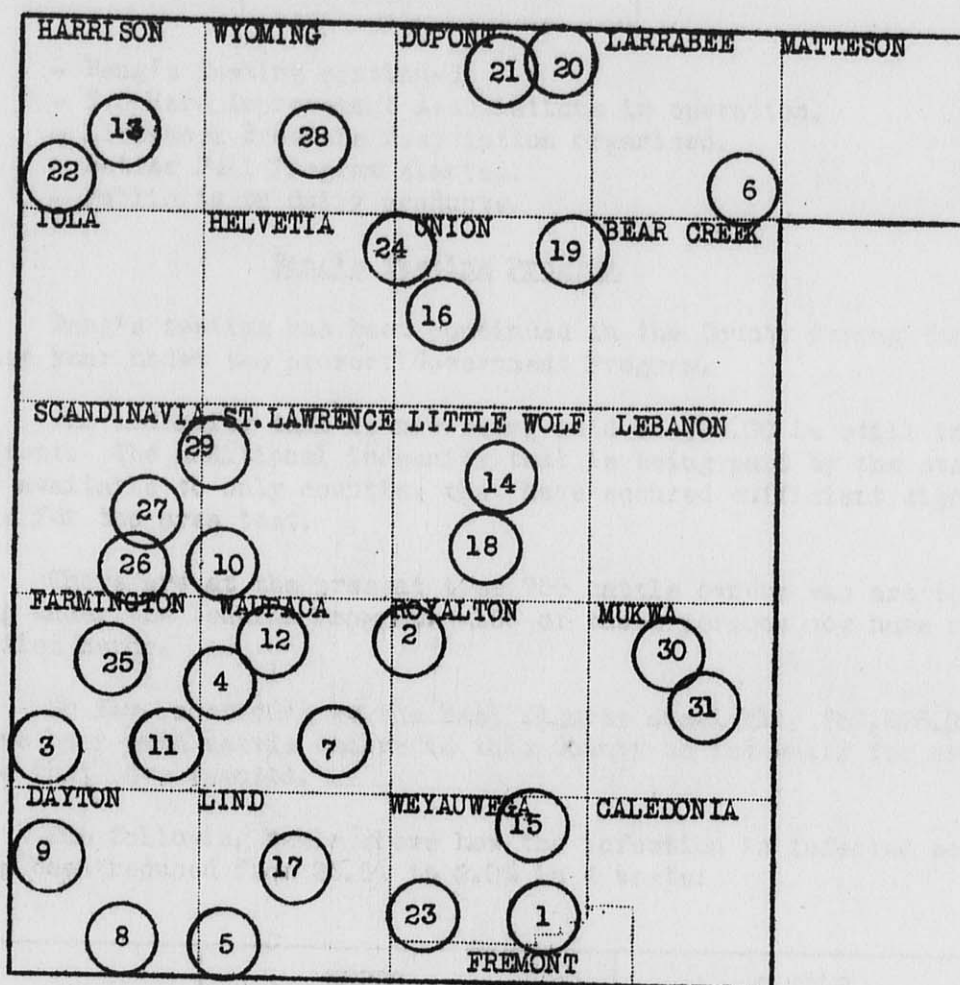

Exhibits of 4-H club work were made at the Waupaca County Fair at Weyauwega, at Scandinavia, and Rosholt. A total of 1104 exhibits were made at Weyauwega for which club members were paid \$721.45 in premiums. Glenn Householder of the State Board of Control, who judged at the Weyauwega Fair, indicated that the 4-H Guernsey calf exhibit was the best he had judged at any Fair during this season up to the time of our County Fair.

4-H members represented Waupaca County at the State Fair in the Dairy, Grain, and Home Economics Judging Contests. In addition, Eva Thompson, a member of the Wisdom Ridge Girls 4-H Club, took part in the State Dairy Queen Contest which also was held at the State Fair.

○ -- 1937 4-H Clubs

<u>Name of Club</u>	<u>Enrollment</u>	<u>Name of Club</u>	<u>Enrollment</u>
1. Acorn	9	15. Keemosaba	30
2. Baldwin's Mills	6	16. Knowledge Hill	9
3. Barton	15	17. Lind Center	15
4. Be-Ware	15	18. Manawa Boys	12
5. Cedar Lake	12	19. Marble	27
6. Clintonville	35	20. Marion Boys	15
7. Constance	14	21. Marion Girls	10
8. Crystal Lake	27	22. Northland	15
9. Crystal River	26	23. Rainbow	10
10. Elm Valley	10	24. Shady Grove	4
11. Gard's Corners	7	25. Sheridan	32
12. Granite Quarry	9	26. Silver Lake Boys	15
13. Harrison Center	30	27. Silver Lake Girls	10
14. Helpful Workers	6	28. West Hill	16
		29. Willing Workers	14
		30. Wisdom Ridge Boys	10
		31. Wisdom Ridge Girls	8
		TOTAL ENROLLMENT	473