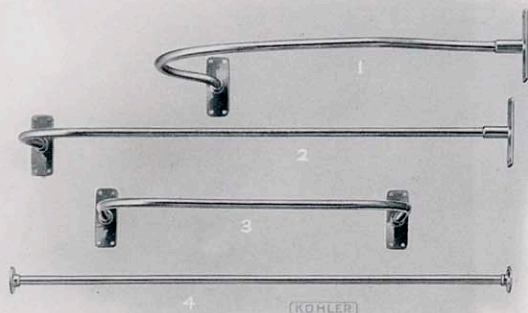

Plate K1600 AS DESCRIBED

Plate K1602 WITH $\frac{1}{2}$ INCH SUPPLY CONNECTIONS TO WALL

If wanted without shampoo attachment, specify when ordering.

Shower can be furnished with supplies and riser on either side or end of curtain ring.

Plate K1690 As described.

Plate K1692 With 8 inch fixed shower head.

NOTE — This shower is for use with tiled-in bath tubs and receptors. Can be furnished with nickel-plated brass six ball handles instead of handles shown. For curtain rails and curtains see Plates K1700 to K1720.

Shower Curtain

Plate K1720

For showers see Plates K1600 to K1690 inclusive

Curtain Rails

KOHLER Nickel-plated Brass Curtain Rails with wall flanges.

Plate K1700 (1)

Special Corner Rail for shower combination with round receptor tiled into corner.

Size For 42 inch receptor
Plate K1700 (1) As described.

Plate K1705 (2)

Angle Rail for shower combination with bath tub tiled into corner.

Sizes 26 x 42, 26 x 60 inches
Plate K1705 (2) As described.

Plate K1710 (3)