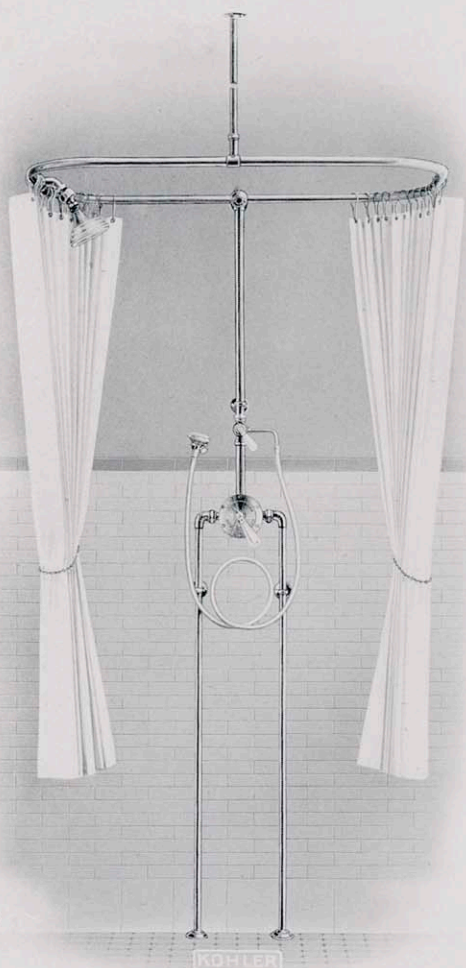

Showers

Plate K1600

Plate K1610

Plate K1620

Plate K1600

KOHLER Nickel-plated Brass Shower with 5 inch ball-joint head, anti-scalding mixer and switch valve with china handles, $\frac{1}{2}$ inch supply pipes to floor, shampoo attachment with rubber hose, spray and hook, 24 x 42 inch curtain ring and duck curtains.

Plate K1600 AS DESCRIBED

Plate K1602 WITH $\frac{1}{2}$ INCH SUPPLY CONNECTIONS TO WALL

If wanted without shampoo attachment, specify when ordering.

Shower can be furnished with supplies and riser on either side or end of curtain ring.

Plate K1610

KOHLER Nickel-plated Brass Shower with 8 inch head, anti-scalding mixer and switch valve with china handles, $\frac{1}{2}$ inch supply connections to wall, shampoo attachment with rubber hose, spray and hook, 24 inch curtain ring and duck curtain.

Plate K1610 AS DESCRIBED

Plate K1612 WITH $\frac{1}{2}$ INCH SUPPLY PIPES TO FLOOR

Can furnish with 30 inch curtain ring.

If wanted without shampoo attachment, specify when ordering.

Plate K1620

KOHLER Nickel-plated Brass Combination Shower with 8 inch head, Fuller bath cock with china handles, $\frac{1}{2}$ inch supply pipes with rim flanges, compression stop valves with indexed china four arm handles, 24 inch curtain ring and duck curtain.