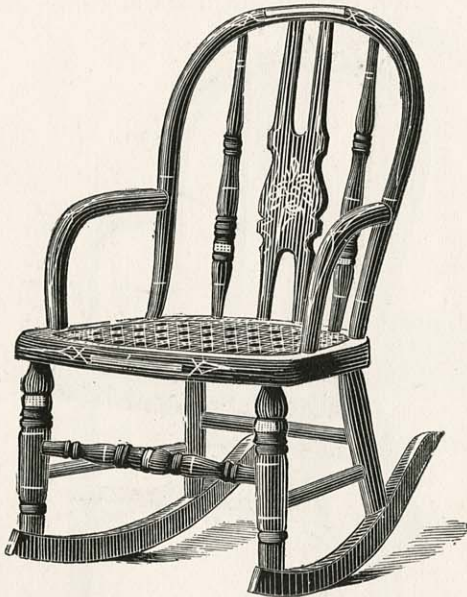

No. 130. Light, Dark or Red.

KINDERGARTEN CHAIR.

THIRTEEN INCHES FLOOR TO TOP OF SEAT.

No. 130½. Light, Dark or Red.

KINDERGARTEN ROCKER.

WOOD SEAT.

No. 131. Light, Dark or Red.

PLAIN SPINDLE CHILD'S LOW CHAIR.

WOOD SEAT.

No. 124 1/2. Light, Dark or Red.

OUR PET CHILD'S ROCKER.

CANE SEAT.

No. 97. Light, Dark or Red.

BANISTER BACK CHILD'S ROCKER.

CANE SEAT.

No. 209. Light, Dark or Red.