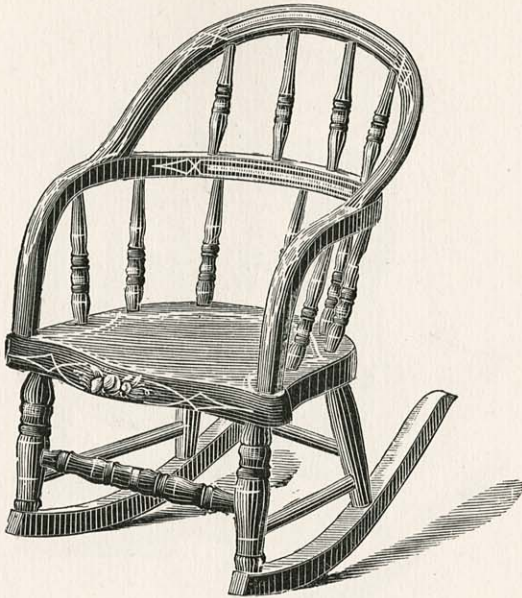

CONTINENTAL (CANE BACK) CHILD'S ROCKER.

CANE SEAT.

No. 99. Oak or Int. Walnut

No. 99. Walnut.

CONTINENTAL (SPINDLE BACK) CHILD'S ROCKER.

CANE SEAT.

No. 100. Oak or Int. Walnut.

No. 100. Walnut.

DOUGLAS CHILD'S ROCKER.

CANE SEAT.

No. 102. Light, Dark or Red.

FAVORITE CHILD'S ROCKER.

WOOD SEAT.

No. 117. Light, Dark or Red.

DOUGLAS CHILD'S ROCKER.

WOOD SEAT.

No. 103. Light, Dark or Red.

BENT RIM CHILD'S ROCKER.

WOOD SEAT.

No. 187. Light, Dark or Red.

CONTINENTAL (SPINDLE BACK) CHILD'S ROCKER.

WOOD SEAT.

No. 101. Light, Dark or Red.

OUR PET CHILD'S ROCKER.