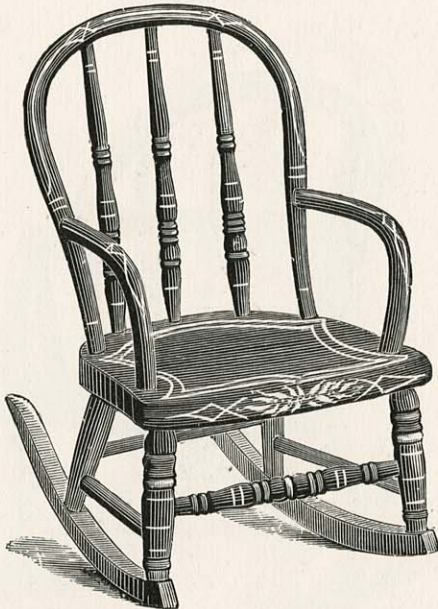

CONTINENTAL (CANE BACK) CHILD'S ROCKER.

CANE SEAT.

No. 99. Oak or Int. Walnut

No. 99. Walnut.

CONTINENTAL (SPINDLE BACK) CHILD'S ROCKER.

CANE SEAT.

No. 100. Oak or Int. Walnut.

No. 100. Walnut.

DOUGLAS CHILD'S ROCKER.

CANE SEAT.

No. 102. Light, Dark or Red.

FAVORITE CHILD'S ROCKER.

WOOD SEAT.

No. 117. Light, Dark or Red.

DOUGLAS CHILD'S ROCKER.

WOOD SEAT.