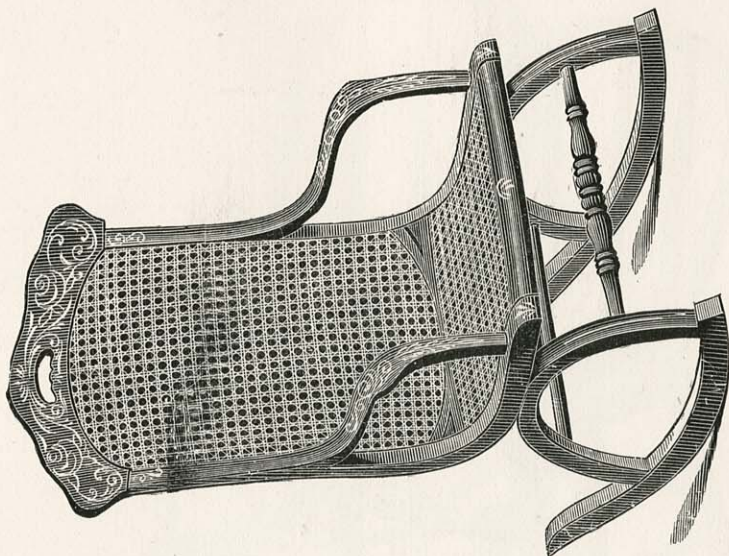

no. 78. Oak or Imt. Walnut.

No. 78. Walnut.

CONTINENTAL CHILD'S HIGH CHAIR, WITH TABLE.

CANE SEAT AND CANE BACK.

No. 176. Oak or Int. Walnut.

No. 176. Walnut.

CHILD'S NEW COMBINED WALKING CHAIR.

No. 242. Ebony or Colors.

CHILD'S SPANISH ROCKER.

CANE SEAT.

No. 96. Light or Dark.

CHILD'S SPANISH ROCKER.

PERFORATED SEAT.

No. 96. Light or Dark.

KINDERGARTEN CHAIR.

TEN INCHES FLOOR TO TOP OF SEAT.