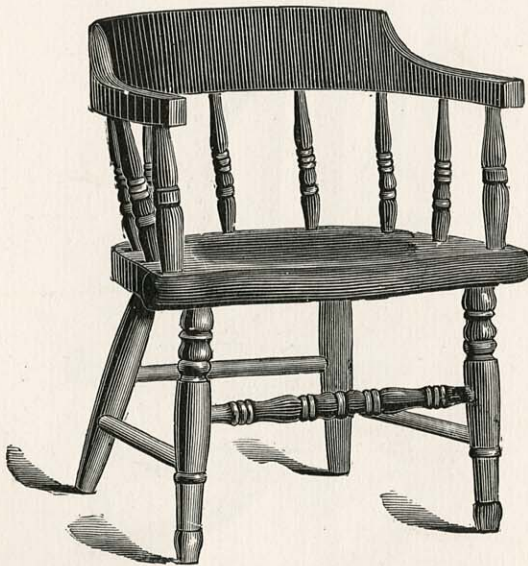

No. 105. Walnut.

CONTINENTAL (CANE BACK) CHILD'S LOW CHAIR.

CANE SEAT.

No. 104. Oak or Int. Walnut.

No. 104. Walnut.

FAVORITE CHILD'S LOW CHAIR.

WOOD SEAT.

No. 124. Light, Dark or Red.

FAVORITE CHILD'S LOW CHAIR, WITH TABLE.

WOOD SEAT.

No. 190. Light, Dark or Red.

PLAIN SPINDLE CHILD'S ROCKER.

WOOD SEAT.

No. 117 1/2. Light, Dark or Red.

DOUGLAS CHILD'S LOW CHAIR.

WOOD SEAT.

No. 108. Light, Dark or Red.

BENT RIM CHILD'S LOW CHAIR.

WOOD SEAT.

No. 252. Light, Dark or Red.

CONTINENTAL (SPINDLE BACK) CHILD'S LOW CHAIR.

WOOD SEAT.

No. 106. Light, Dark or Red.

FAVORITE CHILD'S NURSERY CHAIR.