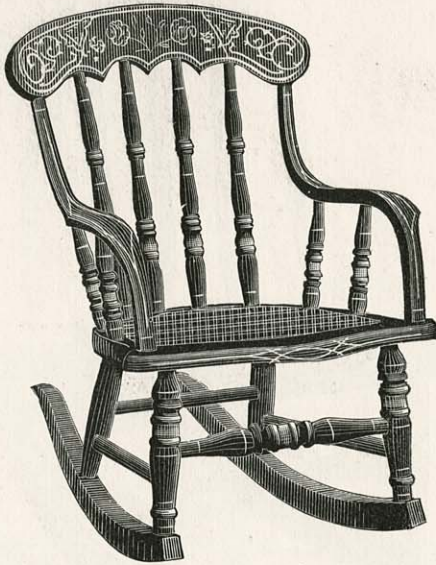

OUR PET CHILD'S ROCKER.

CANE SEAT.

No. 97. Light, Dark or Red.