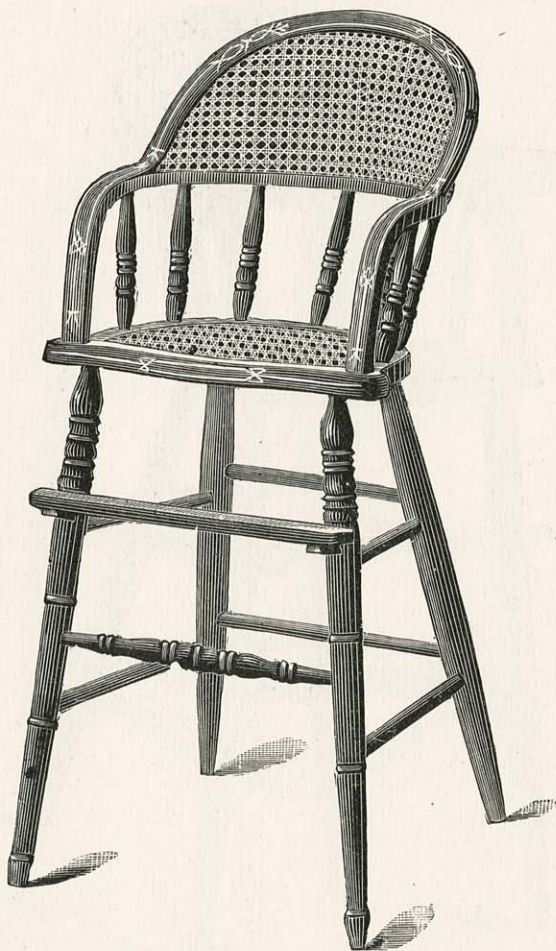

BANISTER BACK CHILD'S HIGH CHAIR.

CANE SEAT.

No. 181. Light, Dark or Red.

BANISTER BACK CHILD'S HIGH CHAIR, WITH TABLE.

CANE SEAT.

No. 182. Light, Dark or Red.

CONTINENTAL CHILD'S HIGH CHAIR.

CANE SEAT AND SPINDLE BACK.

No. 79. Oak or Int. Walnut.

No. 79. Walnut.

CONTINENTAL CHILD'S HIGH CHAIR, WITH TABLE.

CANE SEAT AND SPINDLE BACK.

No. 177. Oak or Int. walnut.

No. 177. Walnut.

CONTINENTAL CHILD'S HIGH CHAIR.

CANE SEAT AND CANE BACK.