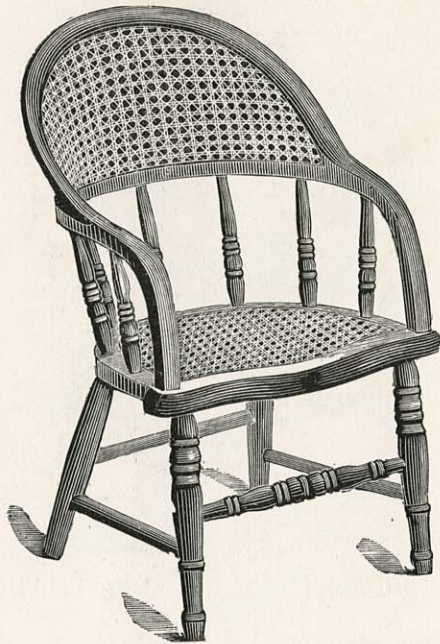

WOOD SEAT.

No. 155. Light, Dark or Red.

DOUGLAS CHILD'S LOW CHAIR.

CANE SEAT.

No. 107. Light. Dark or Red.

CONTINENTAL (SPINDLE BACK) CHILD'S LOW CHAIR.

CANE SEAT.

No. 105. Oak or Int. Walnut.

No. 105. Walnut.

CONTINENTAL (CANE BACK) CHILD'S LOW CHAIR.

CANE SEAT.

No. 104. Oak or Int. Walnut.

No. 104. Walnut.

FAVORITE CHILD'S LOW CHAIR.

WOOD SEAT.

No. 124. Light, Dark or Red.