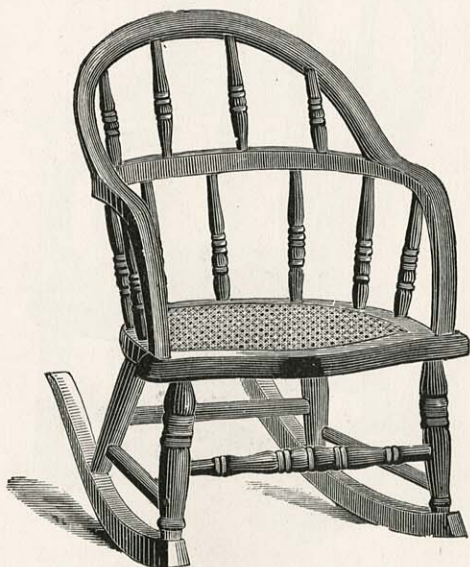

CONTINENTAL (SPINDLE BACK) CHILD'S ROCKER.

CANE SEAT.

No. 100. Oak or Int. Walnut.

No. 100. Walnut.