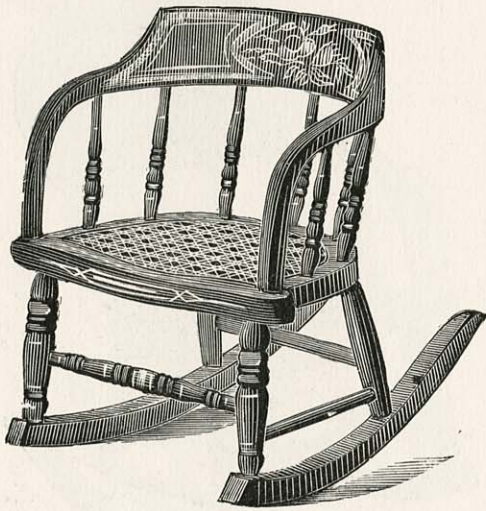

CONTINENTAL (CANE BACK) CHILD'S ROCKER.

CANE SEAT.

No. 99. Oak or Int. Walnut

No. 99. Walnut.

CONTINENTAL (SPINDLE BACK) CHILD'S ROCKER.

CANE SEAT.

No. 100. Oak or Int. Walnut.

No. 100. Walnut.

DOUGLAS CHILD'S ROCKER.

CANE SEAT.

No. 102. Light, Dark or Red.

FAVORITE CHILD'S ROCKER.

WOOD SEAT.

No. 117. Light, Dark or Red.

DOUGLAS CHILD'S ROCKER.

WOOD SEAT.