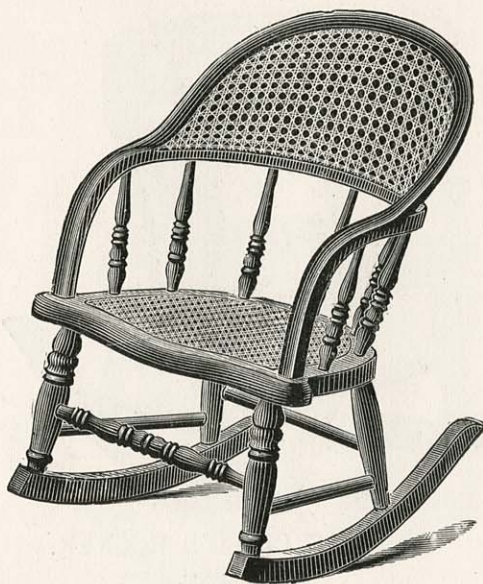

No. 130. Light, Dark or Red.

KINDERGARTEN CHAIR.

THIRTEEN INCHES FLOOR TO TOP OF SEAT.

No. 130½. Light, Dark or Red.

KINDERGARTEN ROCKER.

WOOD SEAT.

No. 131. Light, Dark or Red.

PLAIN SPINDLE CHILD'S LOW CHAIR.

WOOD SEAT.

No. 124 1/2. Light, Dark or Red.

OUR PET CHILD'S ROCKER.

CANE SEAT.

No. 97. Light, Dark or Red.

BANISTER BACK CHILD'S ROCKER.

CANE SEAT.

No. 209. Light, Dark or Red.

CONTINENTAL (CANE BACK) CHILD'S ROCKER.

CANE SEAT.

No. 99. Oak or Int. Walnut

No. 99. Walnut.

CONTINENTAL (SPINDLE BACK) CHILD'S ROCKER.

CANE SEAT.

No. 100. Oak or Int. Walnut.

No. 100. Walnut.