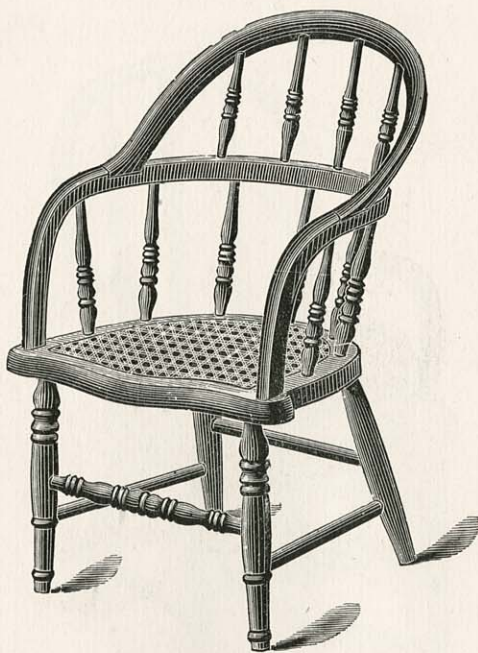

WOOD SEAT.

No. 155. Light, Dark or Red.

DOUGLAS CHILD'S LOW CHAIR.

CANE SEAT.

No. 107. Light. Dark or Red.

CONTINENTAL (SPINDLE BACK) CHILD'S LOW CHAIR.

CANE SEAT.

No. 105. Oak or Int. Walnut.

No. 105. Walnut.

CONTINENTAL (CANE BACK) CHILD'S LOW CHAIR.

CANE SEAT.

No. 104. Oak or Int. Walnut.

No. 104. Walnut.

FAVORITE CHILD'S LOW CHAIR.

WOOD SEAT.

No. 124. Light, Dark or Red.