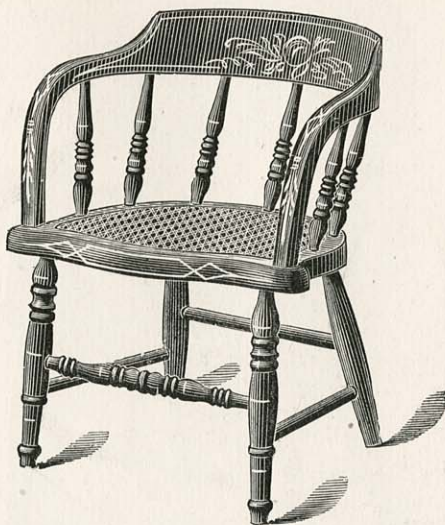

DOUGLAS CHILD'S LOW CHAIR.

CANE SEAT.

No. 107. Light. Dark or Red.