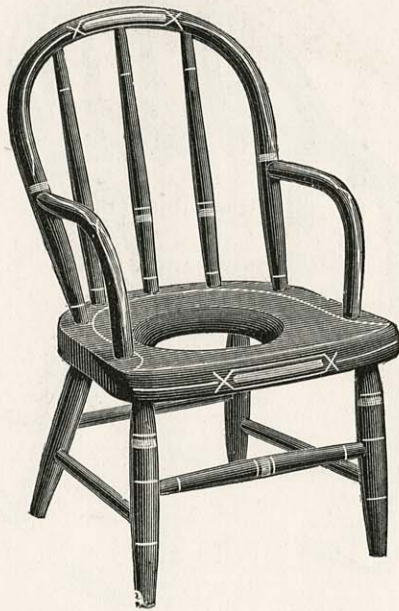

FAVORITE CHILD'S LOW CHAIR, WITH TABLE.

WOOD SEAT.

No. 190. Light, Dark or Red.

PLAIN SPINDLE CHILD'S ROCKER.

WOOD SEAT.

No. 117 1/2. Light, Dark or Red.

DOUGLAS CHILD'S LOW CHAIR.

WOOD SEAT.

No. 108. Light, Dark or Red.

BENT RIM CHILD'S LOW CHAIR.

WOOD SEAT.

No. 252. Light, Dark or Red.

CONTINENTAL (SPINDLE BACK) CHILD'S LOW CHAIR.

WOOD SEAT.

No. 106. Light, Dark or Red.

FAVORITE CHILD'S NURSERY CHAIR.

WOOD SEAT.

No. 40. Light, Dark or Red.

PLAIN SPINDLE CHILD'S NURSERY CHAIR.

WOOD SEAT.

No. 40 $\frac{1}{2}$. Light, Dark or Red.

PLAIN SPINDLE CHILD'S NURSERY CHAIR (WITH TABLE).

No. 185 $\frac{1}{2}$. Light, Dark or Red.