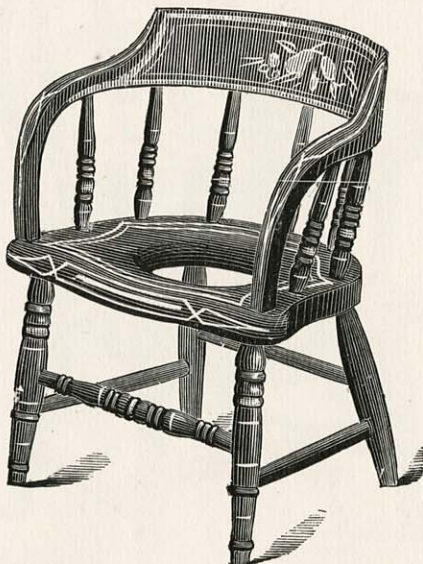

WOOD SEAT.

No. 40. Light, Dark or Red.

PLAIN SPINDLE CHILD'S NURSERY CHAIR.

WOOD SEAT.

No. 40 $\frac{1}{2}$. Light, Dark or Red.

PLAIN SPINDLE CHILD'S NURSERY CHAIR (WITH TABLE).

No. 185 $\frac{1}{2}$. Light, Dark or Red.

BENT RIM CHILD'S NURSERY CHAIR.

WOOD SEAT.

No. 186. Light, Dark or Red.

FAVORITE CHILD'S NURSERY CHAIR (TABLE).

WOOD SEAT.

No. 185. Light, Dark or Red.

BENT RIM CHILD'S NURSERY CHAIR, (WITH TABLE).

WOOD SEAT.

No. 222. Light, Dark or Red.

DOUGLAS CHILD'S NURSERY CHAIR.

WOOD SEAT.

No. 109. Light, Dark or Red.