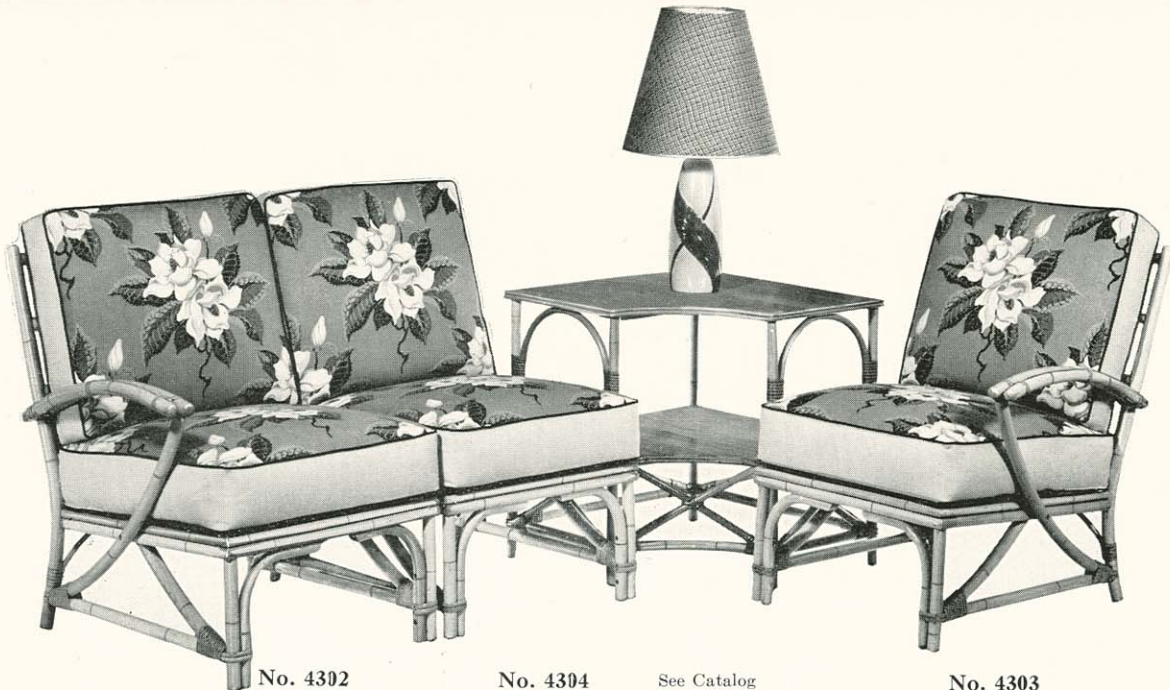

No. 4302
Width 25 in. Height 33 in.
Seat 22 x 21 in. Back 19 in.

No. 4304
Width 22 in. Height 33 in.
Seat 22 x 21 in. Back 19 in.

See Catalog
Pages 14 and
15 for Tables

No. 4303
Width 25 in. Height 33 in.
Seat 22 x 21 in. Back 19 in.