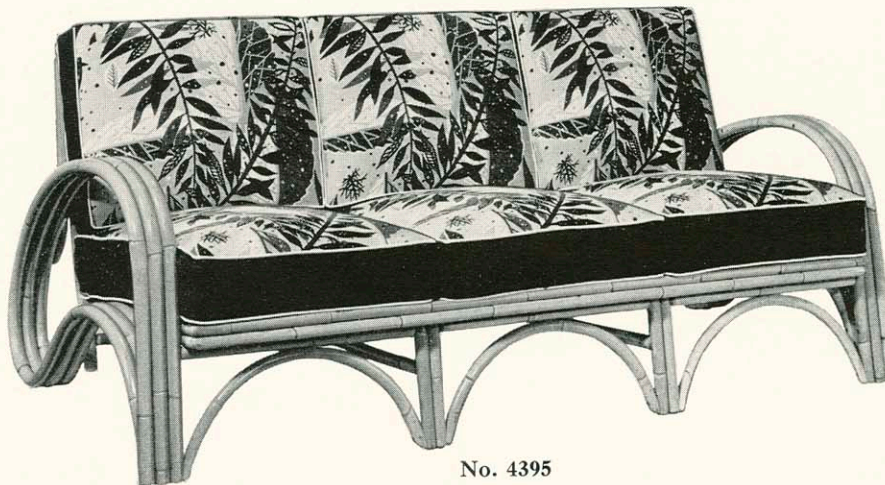

**No. 4385**  
 Corner Table  
 Plywood Top Only  
 30 x 30 in.  
 Height 25½ in.

**No. 4393**  
 Width 25½ in. Height 32 in.  
 Seat 22 x 22 in. Back 18 in.

**No. 4390**  
 Width 29 in. Height 32 in.  
 Seat 22 x 22 in. Back 18 in.

**No. 4384**  
 Cocktail Table  
 Plywood Top  
 36 in. Diameter. Height 16 in.  
 Also available with Sahara  
 Picwood Formica Top

**No. 4394**  
 Width 22 in. Height 32 in.  
 Seat 22 x 22 in. Back 18 in.