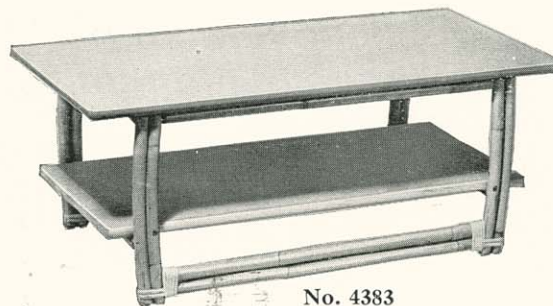

**No. 4382**  
 Step Table  
 18 x 27 in.  
 Top 18 x 13 in. Height 25½ in.  
 Plywood Top Only

**No. 4403**  
 Width 25 in. Height 34 in.  
 Seat 21 x 21 in. Back 19 in.

**No. 4404**  
 Width 21 in. Height 34 in.  
 Seat 21 x 21 in. Back 19 in.

**No. 4388**  
 Width 24 in. Height 31 in.  
 Seat 21 x 20 in. Back 16 in.  
 Reversible Hair Flex  
 Seat Cushion  
 Channel Back

**No. 4383**  
 Cocktail Table  
 Plywood Top  
 22 x 42 in. Height 16 in.  
 Also available with Sahara  
 Picwood Formica Top