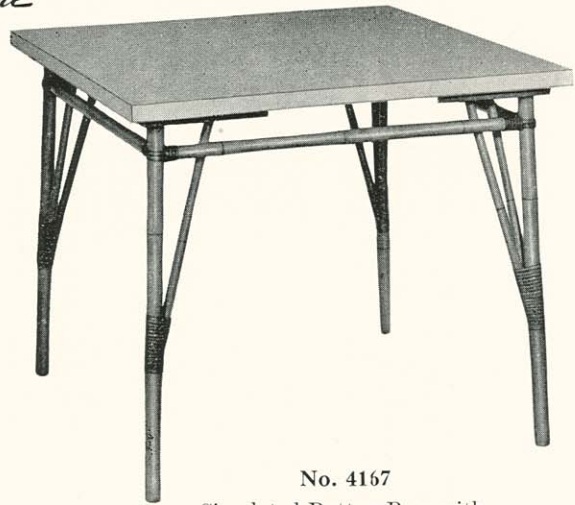

No. 4167
Simulated Rattan Base with
Sahara Plywood Formica
Top and Formica Edges
Sizes 30 x 30 in.
30 x 42 in.
36 x 36 in.