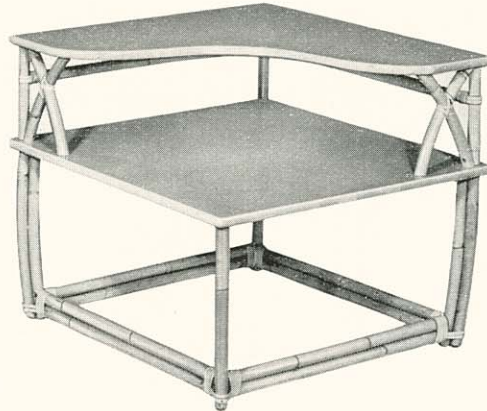

Rattan

**No. 2559**  
 Seat 17 x 16 in. Back 15 in.  
 Slip Seat  
 Simulated Rattan

**No. 2556**  
 Wood Top Only  
 30 x 42 in. Height 29 in.  
 Simulated Rattan

**No. 4166**  
 Seat 17 x 16 in. Back 15 in.  
 Slip Seat  
 Simulated Rattan

TROPIQUE  
REG. U.S. PAT. OFF.  
*Furniture*

**No. 4380**  
 End Table  
 Top 18 x 27 in. Height 22 in

**No. 4385**  
 Corner Table  
 30 x 30 in. Height 25½ in.

**No. 4382**  
 Step Table  
 18 x 27 in.  
 Top 18 x 13 in. Height 25½ in.