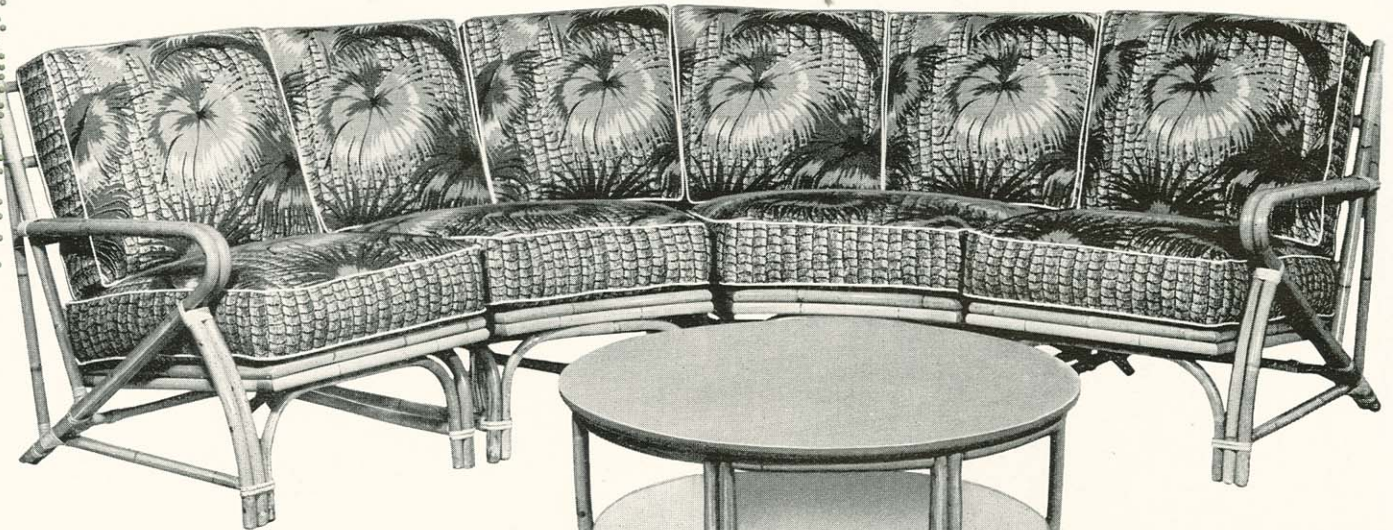

No. 4352

Width 24 in. Height 33 in.
Seat 22 x 21 in. Back 19 in.

No. 4351

Wedge
Width 40 in.
Height 33 in.
Seat 33 x 21 in.
Back 19 in.

No. 4353

Width 24 in. Height 33 in.
Seat 22 x 21 in. Back 19 in.

No. 4384 Cocktail Table

Plywood Top

36 in. Diameter. Height 16 in.

Also available with Sahara Plywood Formica Top

Reversible Seat and Back Cushions. All Pieces Rattan