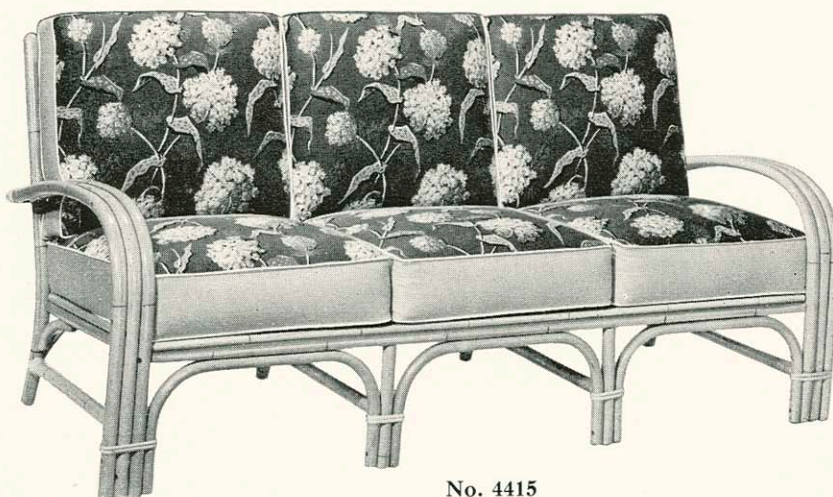

No. 4411

Wedge  
 Width 40 in.  
 Height 35 in.  
 Seat 33 x 21 in.  
 Back 19 in.

No. 4413

Width 25 in. Height 35 in.  
 Seat 21 x 21 in. Back 19 in.

Reversible Seat and Back Cushions. All Pieces Simulated Rattan

No. 4410

Width 28 in. Height 35 in.  
Seat 21 x 21 in. Back 19 in.

No. 4415

Length 72 in. Height 35 in.  
Seat 21 x 66 in. Back 19 in.

No. 4418

Length 47 in. Height 35 in.  
Seat 21 x 44 in. Back 19 in.

No. 4327