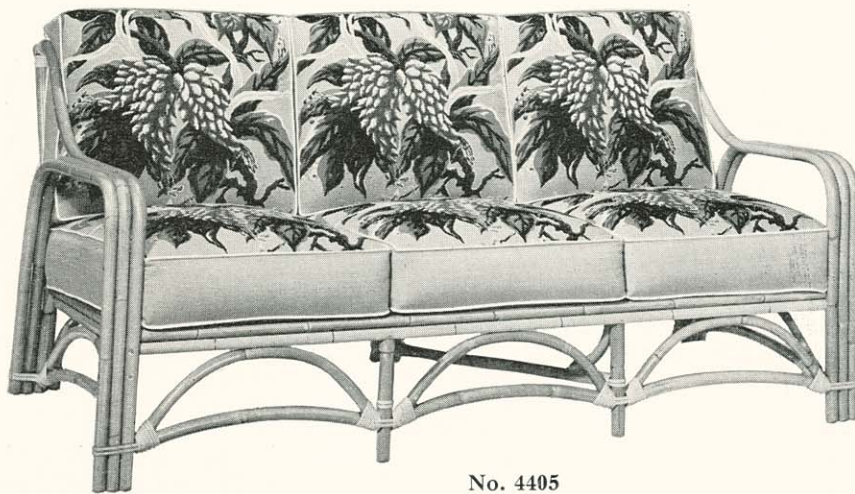

No. 4405
Length 71 in. Height 34 in.
Seat 21 x 64 in. Back 19 in.

Reversible Seat and Back Cushions. All Pieces Rattan