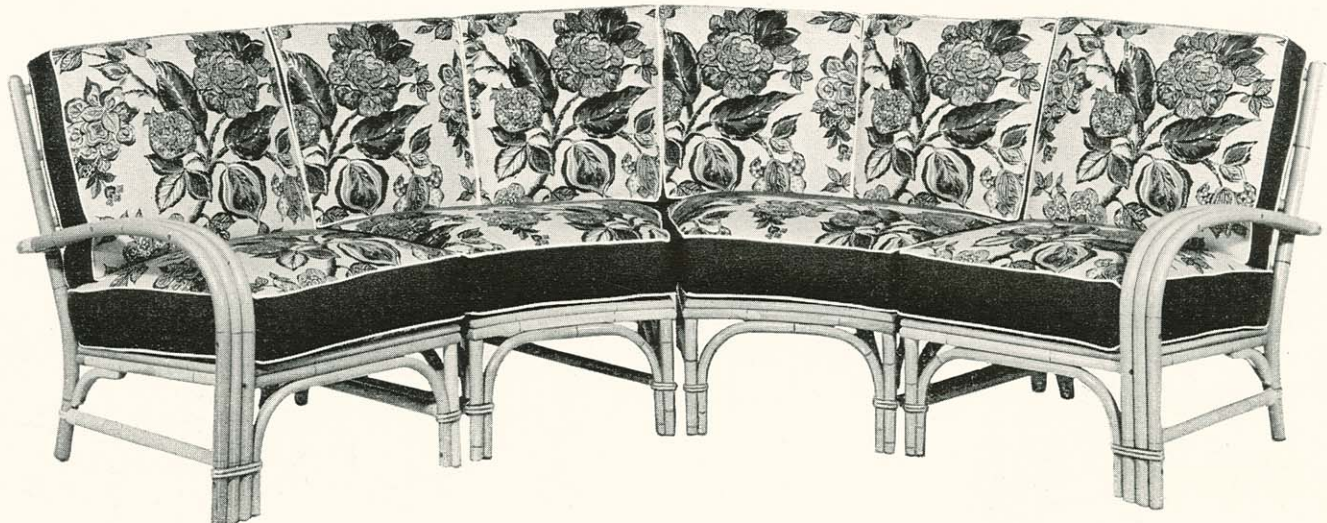

No. 4412

Width 25 in. Height 35 in.
Seat 21 x 21 in. Back 19 in.

No. 4411

Wedge
Width 40 in.
Height 35 in.
Seat 33 x 21 in.
Back 19 in.

No. 4411

Wedge
Width 40 in.
Height 35 in.
Seat 33 x 21 in.
Back 19 in.

No. 4413

Width 25 in. Height 35 in.
Seat 21 x 21 in. Back 19 in.

Reversible Seat and Back Cushions. All Pieces Simulated Rattan