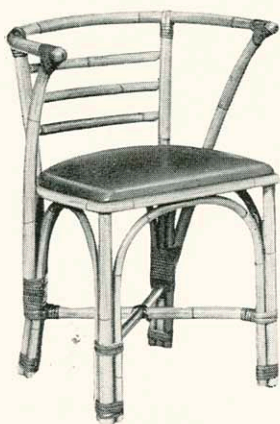

No. 4140
Width 21 in. Height 29 in.
Seat 17 x 16 in. Back 12 in.

Rattan