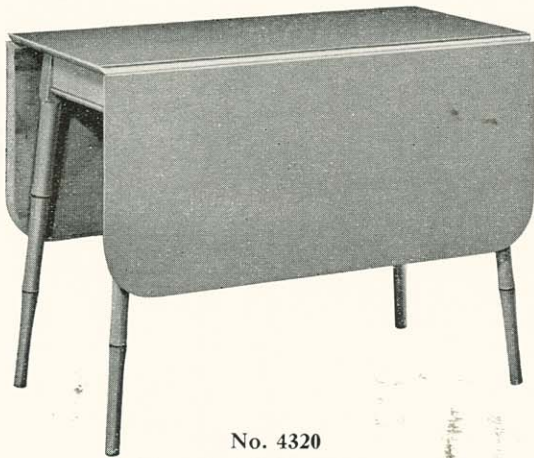

27 x 74 in.  
Height, Seat to Floor 17 in.  
Extreme Height 22 in.

No. 4080

Chaise Longue

Length 68 in. Width 24 in.  
Height 31 in.

Channel Cushions Are  
Not Reversible

All Pieces Rattan, Except No. 4360 Simulated Rattan

**TROPIQUE**  
REG. U.S. PAT. OFF.  
*Furniture*

**No. 2559**  
Seat 17 x 16 in. Back 15 in.  
Slip Seat  
Simulated Rattan

**No. 4167**  
Simulated Rattan Base with  
Sahara Plywood Formica  
Top and Formica Edges  
Sizes 30 x 30 in.  
30 x 42 in.  
36 x 36 in.