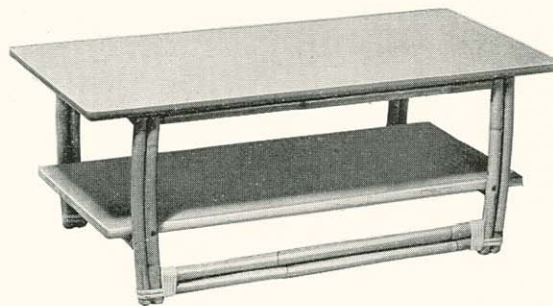

TROPIQUE  
REG. U.S. PAT. OFF.  
*Furniture*

**No. 4380**  
 End Table  
 Top 18 x 27 in. Height 22 in

**No. 4385**  
 Corner Table  
 30 x 30 in. Height 25½ in.

**No. 4382**  
 Step Table  
 18 x 27 in.  
 Top 18 x 13 in. Height 25½ in.

**No. 4386**  
 Lamp Table  
 Top 20 x 20 in. Height 25½ in.

**No. 4383**  
 Cocktail Table  
 Top 22 x 42 in. Height 16 in.

**No. 4381**  
 Wedge Table  
 8 x 26 x 19 in. Height 22 in

**No. 4196**  
 Nest of 3 Tables  
 16 x 24 in. Height 25 in.  
 14¾ x 21 in. Height 23½ in.  
 13½ x 18 in. Height 22½ in.

Tables No. 4380, 4381, 4383 and 4386 are available with Plywood Tops, or with Sahara Picwood Formica Tops. Tables No. 4382, 4385, 4195 and 4196 are available with Plywood Tops only.

**No. 4195**  
 Step Table  
 16 x 26 in. Height 26 in.