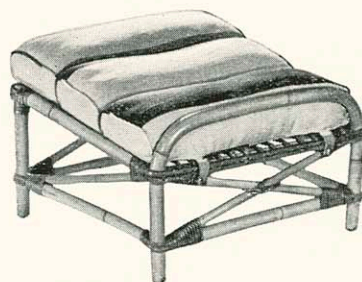

No. 4361

Width 24 in. Height 32 in.  
 Seat 20 x 19 in. Back 16 in.

Spring Seat

No. 4370

Width 25 in. Height 35 in.  
 Seat 20 x 20 in. Back 19 in.

No. 4375

Length 66 in. Height 35 in.  
 Seat 20 x 61 in. Back 19 in.

Reversible Seat and Back Cushions

All Pieces Rattan, Except No. 2594 and No. 2594-U Simulated Rattan

TROPIQUE  
REG. U. S. PAT. OFF.  
Furniture

No. 4034

Width 27 in. Height 29 in.  
Seat 21 x 22 in. Back 23 in.

No. 2552

Ottoman

21 x 23 in. Height 15 in.

No. 4356

Ottoman, Reversible Cushion

22 x 22 in. Height 18 in.

No. 4360

Couch