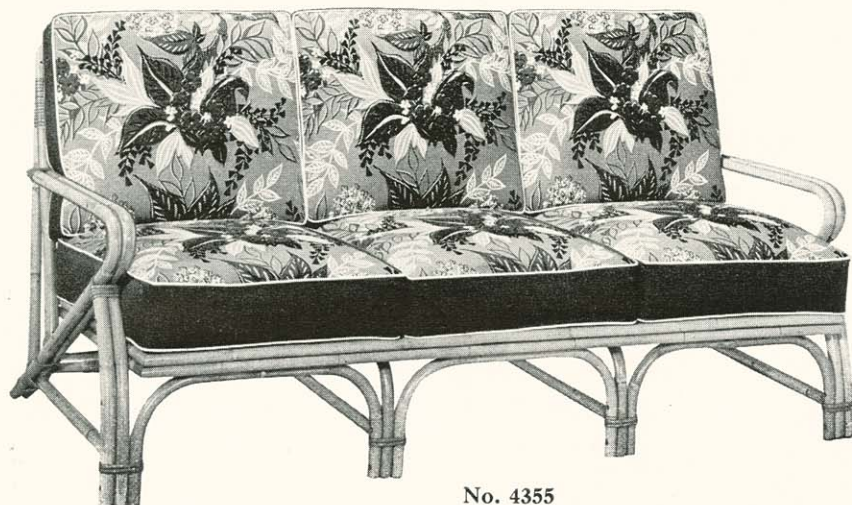

No. 4384 Cocktail Table

Plywood Top

36 in. Diameter. Height 16 in.

Also available with Sahara Plywood Formica Top

Reversible Seat and Back Cushions. All Pieces Rattan

**TROPIQUE**  
REG. U.S. PAT. OFF.  
*Furniture*

**No. 4352**

Width 24 in. Height 33 in.  
 Seat 22 x 21 in. Back 19 in.

**No. 4354**

Width 22 in. Height 33 in.  
 Seat 22 x 21 in.  
 Back 19 in.

See Catalog  
 Pages 14 and  
 15 for Tables

**No. 4353**

Width 24 in. Height 33 in.  
 Seat 22 x 21 in. Back 19 in.

**No. 4354**

Width 22 in. Height 33 in.  
 Seat 22 x 21 in. Back 19 in.

**No. 4350**

Width 26 in. Height 33 in.  
 Seat 22 x 21 in. Back 19 in.

**No. 4355**

Length 70 in. Height 33 in.  
 Seat 21 x 66 in. Back 19 in.