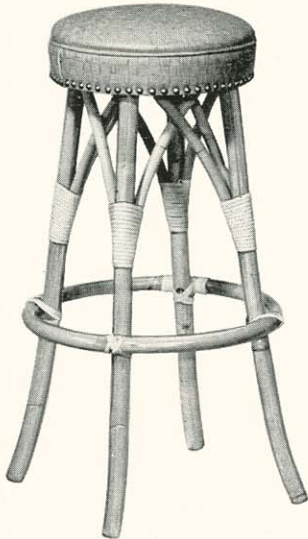

**No. 4421**  
Cocktail Table  
Top 20 x 42 in. Height 16 in.  
Wood Top Only

**No. 4326**  
Lamp Table  
Top 20 in. Diameter. Height 25 in.  
Wood Top Only

**No. 4036**  
End Table  
Top 13 x 25 in. Height 22 in.  
Wood Top Only

**No. 4327**  
Corner Table  
Top 24 x 24 in. Height 22 in.  
Wood Top Only

**No. 4420**  
Cocktail Table  
Top 32 in. Diameter. Height 16 in.  
Wood Top Only

**No. 4422**  
Corner Table  
27 x 27 in. Height 25 in.  
Wood Top Only

Table No. 4384 and Flower Stand No. 4044 Rattan. All other pieces simulated Rattan

**TROPIQUE**  
REG. U.S. PAT. OFF.  
*Furniture*

**No. 4033**  
 Bar Stool

Top 13 in. Diameter. Height 30 in.

**No. 4190**  
 Bar Stool  
 Slip Seat

Seat 17 x 15½ in. Back 14 in.  
 Seat to Floor 29 in.  
 Extreme Height 42 in.

**No. 4033**  
 Bar Stool

Top 13 in. Diameter.  
 Height 30 in.

**No. 4363**  
 Bar

Top 19 x 50 in. Height 42 in.  
 Black Formica Top  
 Front and Sides Covered  
 in Plastics