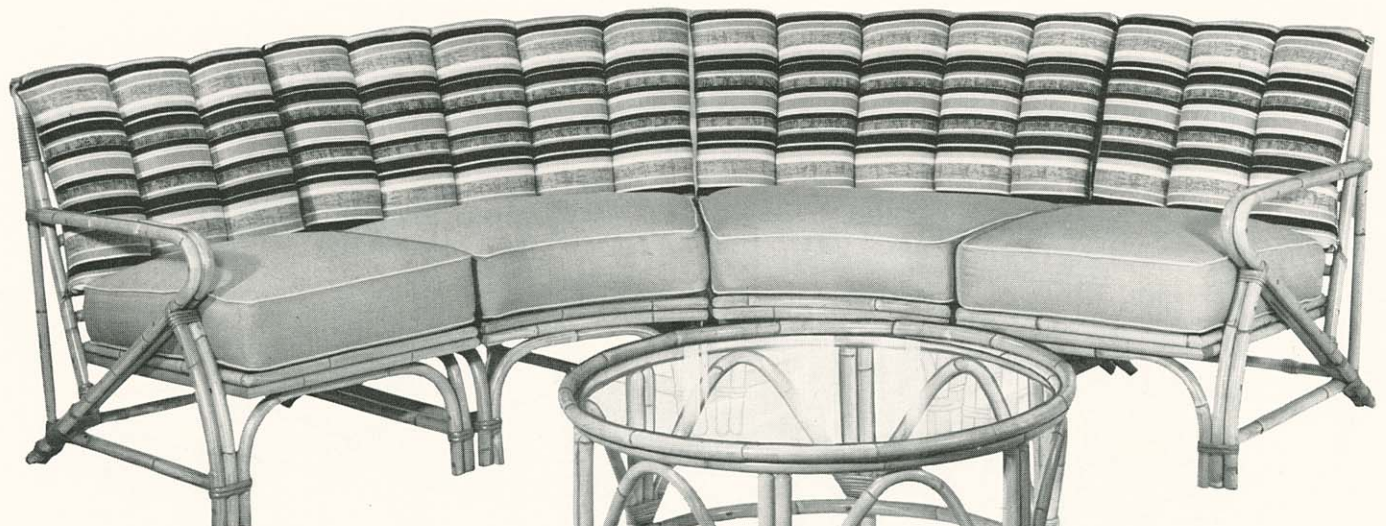

No. 4342
Width 24 in. Height 33 in.
Seat 22 x 22 in. Back 18 in.

No. 4341
Wedge
Width 40 in.
Height 33 in.
Seat 33 x 22 in.
Back 18 in.

No. 4085
Cocktail Table, Glass Top
Top 36 in. Diameter. Height 16 in.

No. 4343
Width 24 in. Height 33 in.
Seat 22 x 22 in. Back 18 in.