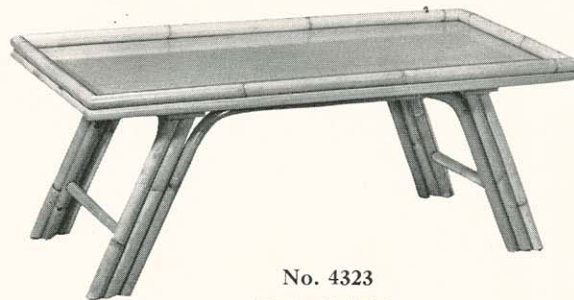

No. 4320
 Drop Leaf Table, Plywood Top
 Top Open 40 x 54 in.
 Top Closed 40 x 20 in.

No. 4087
 Width 22 in. Height 33 in.
 Seat 18 x 18 in. Back 15½ in.
 Slip Seat, Pad Back

All Pieces Simulated Rattan, Except No. 4140 All Rattan and No. 4087 Rattan Combination

TROPIQUE
REG. U.S. PAT. OFF.
Furniture

No. 4197
Cocktail Table, Glass Top
Top 20 x 36 in. Height 17 in.

No. 4146
End Table, Glass Top
Top 14 x 25 in. Height 22 in.

No. 4085
Cocktail Table, Glass Top
Top 36 in. Diameter. Height 16 in.

No. 4323
Cocktail Table
Top 22 x 42 in. Height 16 in.

No. 4160
Step Table
16 x 26 in. Height 26 in.

No. 4196
Nest of 3 Tables
16 x 24 in. Height 25 in.
14 3/4 x 21 in. Height 23 1/2 in.
13 1/2 x 18 in. Height 22 1/2 in.