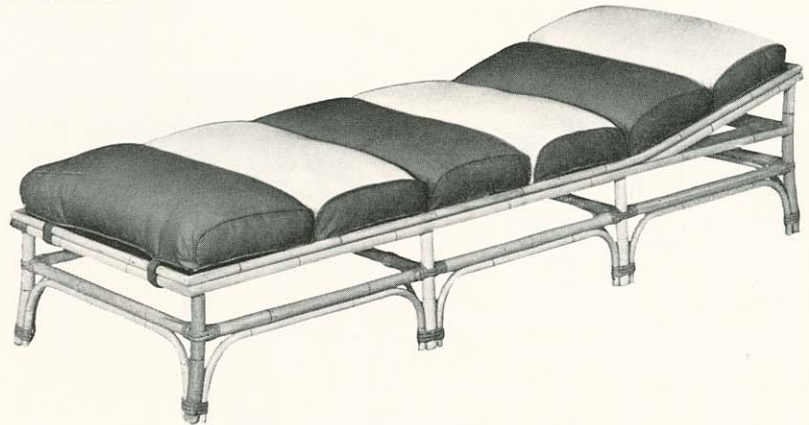

No. 4302
Width 25 in. Height 33 in.
Seat 22 x 21 in. Back 19 in.

No. 4036
Top 13 x 25 in. Height 22 in.

No. 4303
Width 25 in. Height 33 in.
Seat 22 x 21 in. Back 19 in.

No. 4300
Width 28 in. Height 33 in.
Seat 22 x 21 in. Back 19 in.

No. 4080
 Chaise Longue
 Length 68 in. Width 24 in.
 Height 31 in.

Channel Cushions Are
 Not Reversible

No. 4356
 Ottoman, Reversible Cushion
 22 x 22 in. Height 18 in.

No. 4360 Couch
 27 x 74 in.
 Height, Seat to Floor 17 in.
 Extreme Height 22 in.