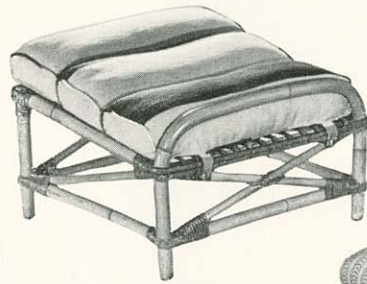

No. 2552
Ottoman
21 x 23 in. Height 15 in.
Rattan