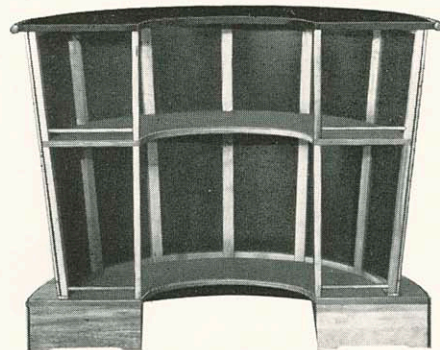

TROPIQUE
Furniture

No. 4190
Bar Stool
Slip Seat

Seat 17 x 15½ in. Back 14 in.
Seat to Floor 29 in.
Extreme Height 42 in.

No. 4043

Back Bar

9 x 34 in. Height 29 in.
With 4 Glass Shelves

No. 4082

Bar

Top 25 x 56 in. Height 42 in.
Black Formica Top
Front Covered in
Imitation Leather
Rattan Trimmed

No. 4033

Bar Stool

Top 13 in. Diameter
Height 30 in.
Top Covered in
Imitation Leather

No. 4083

Tea Wagon

19 x 33 in. Height 30 in.
Glass Top and Lower Shelf