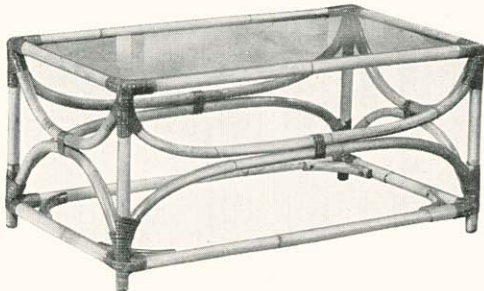

TROPIQUE
REG. U.S. PAT. OFF.
Furniture

No. 4197
Cocktail Table, Glass Top
Top 20 x 36 in. Height 17 in.