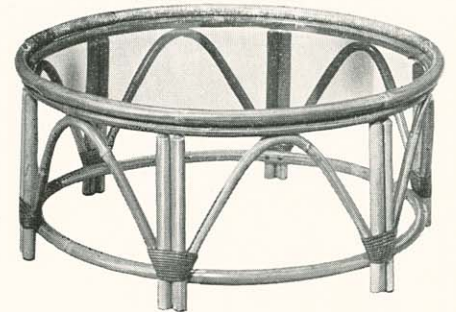

No. 4167
 Simulated Rattan Base with Formica
 Top and Formica Edges
 Sizes 30 x 30 in.
 30 x 42 in.
 36 x 36 in.

No. 2559
 Seat 17 x 16 in. Back 15 in.
 Slip Seat

No. 4088
 Seat 17 x 16 in. Back 15 in.
 Slip Seat, Pad Back

No. 4320
 Drop Leaf Table, Plywood Top
 Top Open 40 x 54 in.
 Top Closed 40 x 20 in.

No. 4087
 Width 22 in. Height 33 in.
 Seat 18 x 18 in. Back 15½ in.
 Slip Seat, Pad Back

All Pieces Simulated Rattan, Except No. 4140 All Rattan and No. 4087 Rattan Combination

TROPIQUE
REG. U.S. PAT. OFF.
Furniture

No. 4197
Cocktail Table, Glass Top
Top 20 x 36 in. Height 17 in.

No. 4146
End Table, Glass Top
Top 14 x 25 in. Height 22 in.

No. 4085
Cocktail Table, Glass Top
Top 36 in. Diameter. Height 16 in.