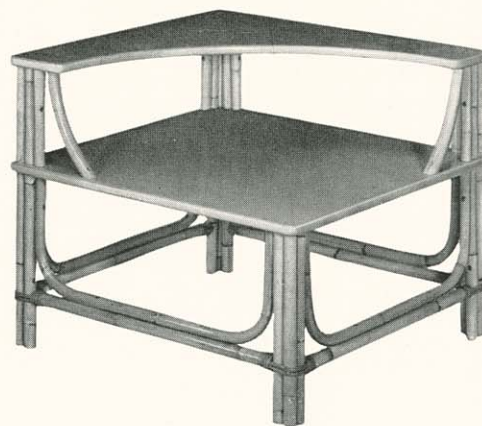

No. 4320
 Drop Leaf Table, Plywood Top
 Top Open 40 x 54 in.
 Top Closed 40 x 20 in.

No. 4087
 Width 22 in. Height 33 in.
 Seat 18 x 18 in. Back 15½ in.
 Slip Seat, Pad Back

All Pieces Simulated Rattan, Except No. 4140 All Rattan and No. 4087 Rattan Combination

TROPIQUE
REG. U.S. PAT. OFF.
Furniture

No. 4197
Cocktail Table, Glass Top
Top 20 x 36 in. Height 17 in.

No. 4146
End Table, Glass Top
Top 14 x 25 in. Height 22 in.

No. 4085
Cocktail Table, Glass Top
Top 36 in. Diameter. Height 16 in.

No. 4323
Cocktail Table
Top 22 x 42 in. Height 16 in.

No. 4160
Step Table
16 x 26 in. Height 26 in.

No. 4196
Nest of 3 Tables
16 x 24 in. Height 25 in.
14 3/4 x 21 in. Height 23 1/2 in.
13 1/2 x 18 in. Height 22 1/2 in.