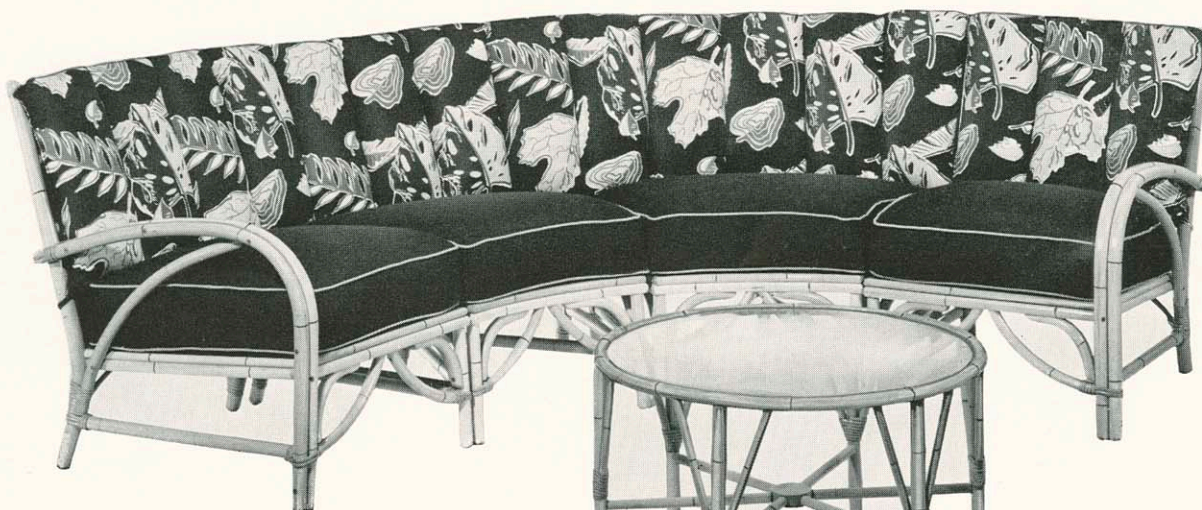

No. 4295

Length 70 in. Height 32 in.
 Seat 23 x 66 in. Back 18 in.

No. 4292

Width 23 in. Height 32 in.
 Seat 22 x 23 in. Back 18 in.

No. 4036

End Table
 Top 13 x 25 in.
 Height 22 in.

No. 4293

Width 23 in. Height 32 in.
 Seat 22 x 23 in. Back 18 in.

No. 4294

Width 22 in. Height 32 in.
 Seat 22 x 23 in. Back 18 in.

No. 4292

Width 23 in. Height 32 in.
 Seat 22 x 23 in. Back 18 in.

No. 4291 — Wedge

Width 40 in. Height 32 in.
 Seat 34 x 23 in. Back 18 in.