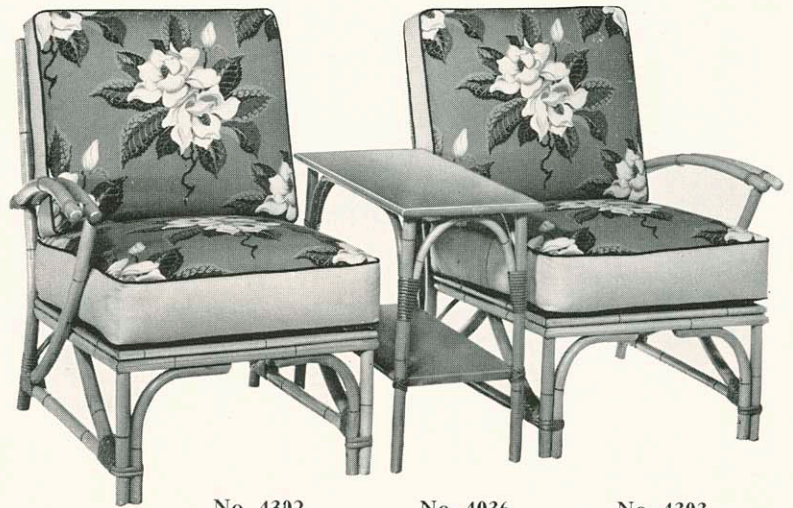

No. 4280
Width 25 in. Height 33 in.
Seat 22 x 21 in. Back 19 in.

No. 4285
Length 70 in. Height 33 in.
Seat 22 x 66 in. Back 19 in.

Reversible Seat and Back Cushions
All Pieces Simulated Rattan

No. 4302
Width 25 in. Height 33 in.
Seat 22 x 21 in. Back 19 in.

No. 4304
Width 22 in. Height 33 in.
Seat 22 x 21 in. Back 19 in.

No. 2564
Corner Table
Top 26 x 26 in. Height 25 in.

No. 4303
Width 25 in. Height 33 in.
Seat 22 x 21 in. Back 19 in.

No. 4304
Width 22 in. Height 33 in.
Seat 22 x 21 in. Back 19 in.