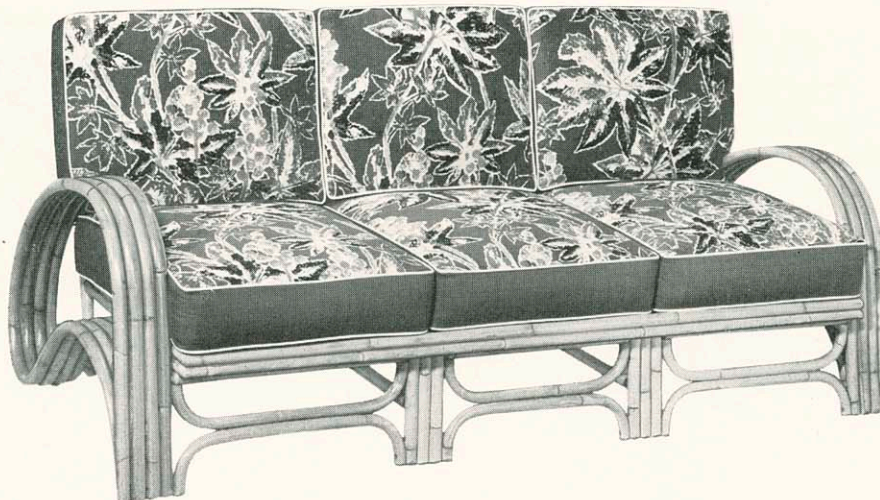

TROPIQUE
REG. U.S. PAT. OFF.
Furniture

No. 4335

Length 76 in. Height 34 in.
Seat 24 x 67 in. Back 19 in.

Reversible Seat and Back Cushions
All Pieces Rattan