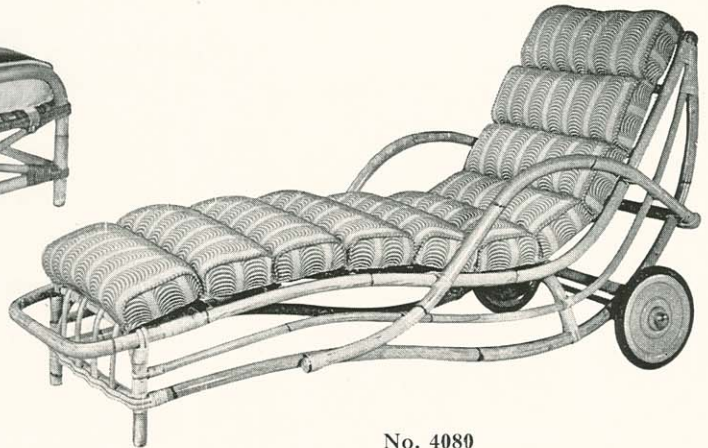

No. 4302
Width 25 in. Height 33 in.
Seat 22 x 21 in. Back 19 in.

No. 4036
Top 13 x 25 in. Height 22 in.

No. 4303
Width 25 in. Height 33 in.
Seat 22 x 21 in. Back 19 in.

No. 4300
Width 28 in. Height 33 in.
Seat 22 x 21 in. Back 19 in.

No. 4080
 Chaise Longue
 Length 68 in. Width 24 in.
 Height 31 in.

Channel Cushions Are
 Not Reversible

No. 4356
 Ottoman, Reversible Cushion
 22 x 22 in. Height 18 in.

No. 4360 Couch
 27 x 74 in.
 Height, Seat to Floor 17 in.
 Extreme Height 22 in.