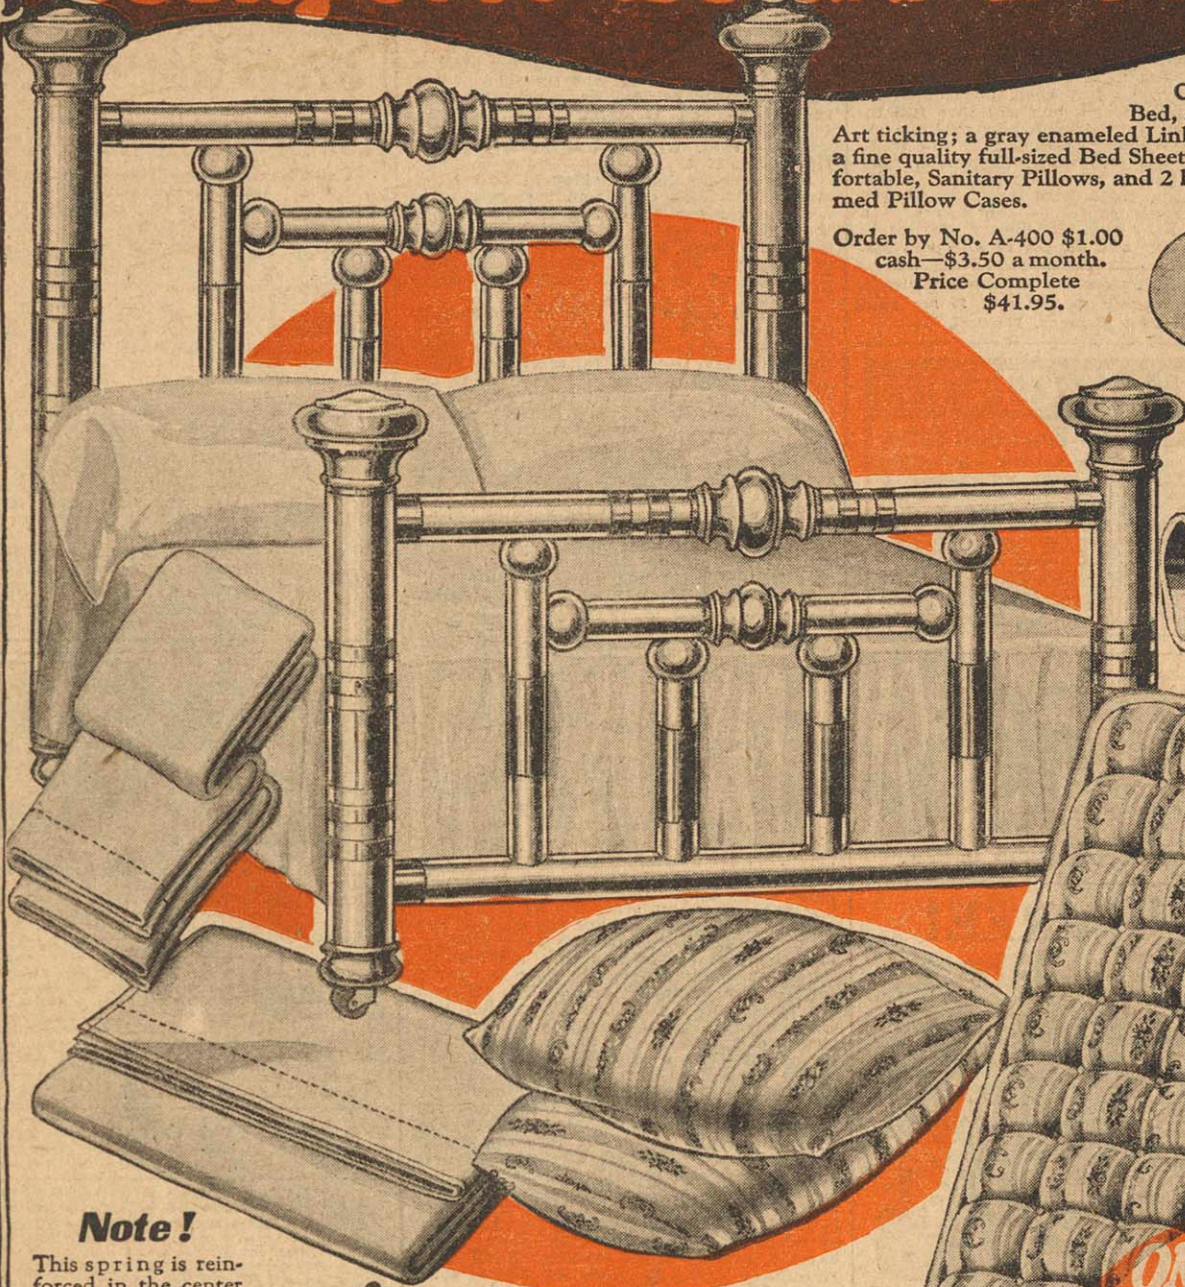

Complete Brass Bed Outfit

Consisting of a handsome 2-inch post Brass Bed, and a 45-lb. Mattress covered in French Art ticking; a gray enameled Link Fabric Spring; a fine quality full-sized Bed Sheet; 2 comfortable, Sanitary Pillows, and 2 hemmed Pillow Cases.

Order by No. A-400 $1.00 cash—$3.50 a month. Price Complete $41.95.